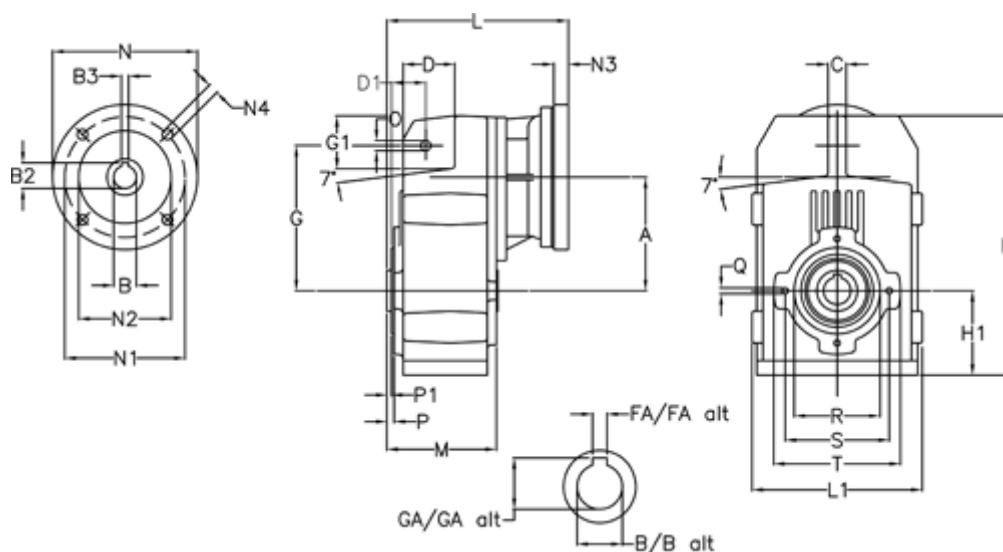

Article number: 29560307893220
 Description: Shaft mounted gear
 A313H35-78,9-P63B5

Measures

A = 150.50	FA = 10	M = 125.0	Q = M10x17
B = 35	G = 170	N = 140	R = 110
B1 = 11	G1 = 84.0	N1 = 115	S = 130
B2 = 12.8	GA = 38.3	N2 = 95	T = 150
B3 = 4	H = 326.0	N4 = M8x19	
C = 20	H1 = 102.0	O = 13	
D = 68.0	L = 225.5	P = 6.5	
D1 = 54.0	L1 = 210	P1 = 3.5	